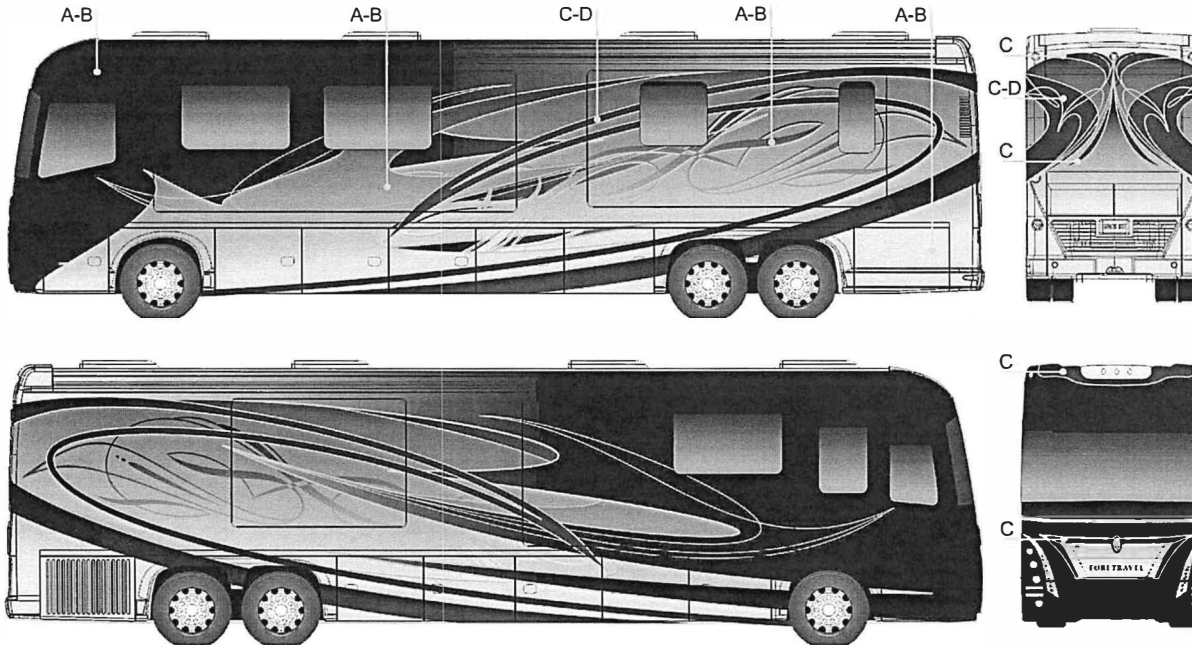

### Coach Pictures

count

6649

IH-45'

March 21, 2018  
rev A

ROOF COATING   PAINT WINDOW AWNINGS TO MATCH   PAINT S/O TOPPERS TO MATCH   INSTALL STAINLESS STEEL PKG.    TOUCH-UP KIT

OUTLINE & THICKNESS

BODY & GRAPHICS