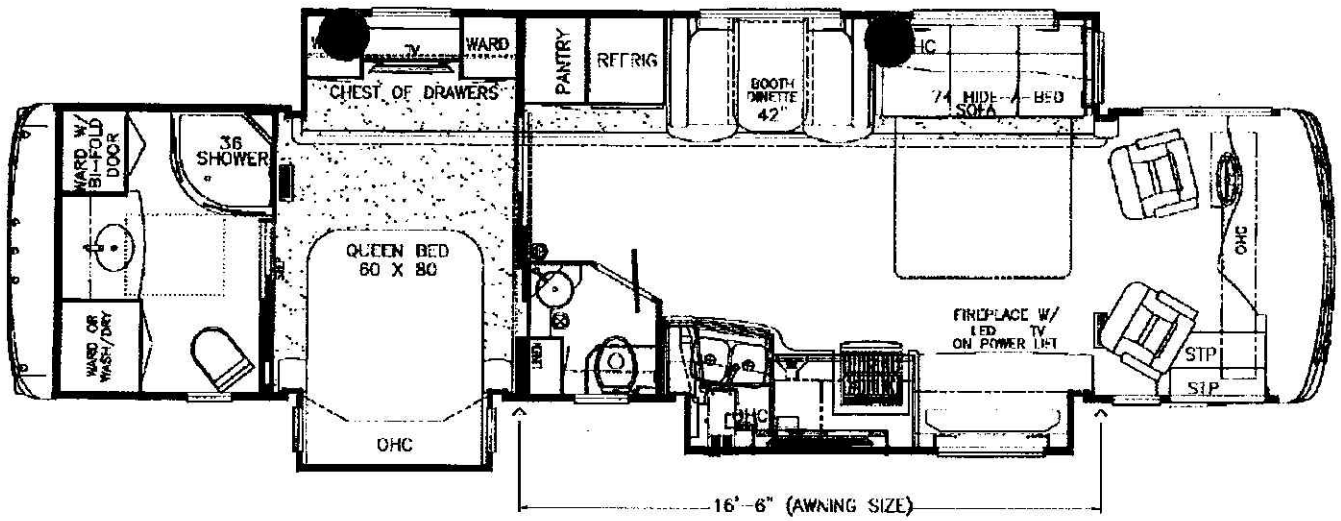

2016 Ventano Diesel Pusher 3709