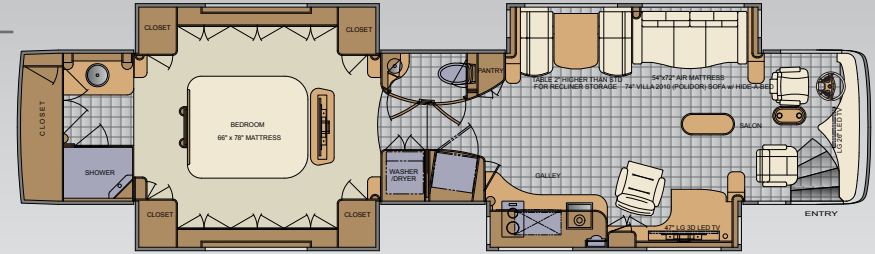

Coach 1469 Specifications

2013 Quad-Slide Newell with Island Bed

- New 2020P Body Styling Enhancements
- New StabilRide Active Suspension System
- Front Entry Floorplan
- EasiSteer(TM) Steering Assist System
- Island Bed

Interior Cabinetry & Decor

Front Salon

- Leather driver seat
- 6-way power adjustment
- Two-toned leather insert
- Leather copilot seat
- Integrated three-point restraint
- Recliner
- Two-toned leather insert
- 6-way power adjustment
- Fabric sofa with reclining seats
- Built-in desk
- Combination ottoman/coffee table
- Leather desk chair
- Leather recliner
- Corian countertops
- Decorative sconce lighting
- Indirect lighting behind valance
- Lightweight granite/honeycomb tile flooring

Galley

- Expandable dinette
- Corian countertops
- Decorative sconce lighting
- Indirect lighting behind valance
- Lighted glasses cabinet
- Lightweight granite/honeycomb tile flooring

Bedroom/Rear Salon

- Queen+ size bed
- Corian countertops
- Reading lights
- Indirect lighting behind valance
- Standard carpet

Bathrooms

- Split master bath
- Corian countertops
- Skylight
- Lightweight granite/honeycomb tile flooring
- Underlit white onyx marble lavatory

Body

- 2020p body styling enhancements
- Front entry floorplan
- Mirror finish stainless steel body accents
- Euro-style high mount mirrors
- Flush mount windows
- 3 yard lights
- 6 patio lights
- 2 powered patio awnings
- 4 powered window awnings
- 2 sliding storage beds
- 12.5 foot extendable ladder
- Keyless entry
- 4 color paint scheme with custom blending

Indoor Entertainment & Audio

- In-dash Rosen receiver
- Sirius satellite radio
- Bluetooth
- iPod/mp3 connection
- Navigation
- Front Salon
- 26-inch LG LCD TV in overhead
- 47-inch LG LCD TV on lift
- Sherwood receiver
- Anthony Gallo surround sound speakers
- LG Blu-Ray player
- Dish Network receiver

Bedroom/Rear Salon

- 42-inch LG LCD TV on lift
- LG Blu-Ray player
- Dish Network receiver

Drivetrain & Chassis

- 600 horsepower Cummins ISX engine with 1950 ft lbs torque
- 6 speed Allison transmission
- VIP Smart Wheel with power tilt and telescope adjustment
- Eaton Vorad collision avoidance system
- EasiSteer(TM) electric steering assist system
- ZF active suspension system
- Steering tag axle
- Valid Trueline leveling system

Living Systems

- 4 roof mounted air conditioner units
- Whirlpool stacked washer and dryer
- GE Advantium convection oven
- Kenyon 2 burner flush cooktop
- SubZero refrigerator/freezer
- Garbage disposal
- Brew Express built-in coffee maker
- Aqua Hot system
- Fisher & Paykel DishDrawer

Electrical & Electronics

- 20 kW front mounted generator
- Silverleaf glass dash instrumentation
- Radar detector
- Total Vision camera system
- Electric shore power cord reel
- Silverleaf coach monitoring system

NOTE:
Specifications and images shown are believed to be accurate at time of publication. However, purchasers are responsible to confirm