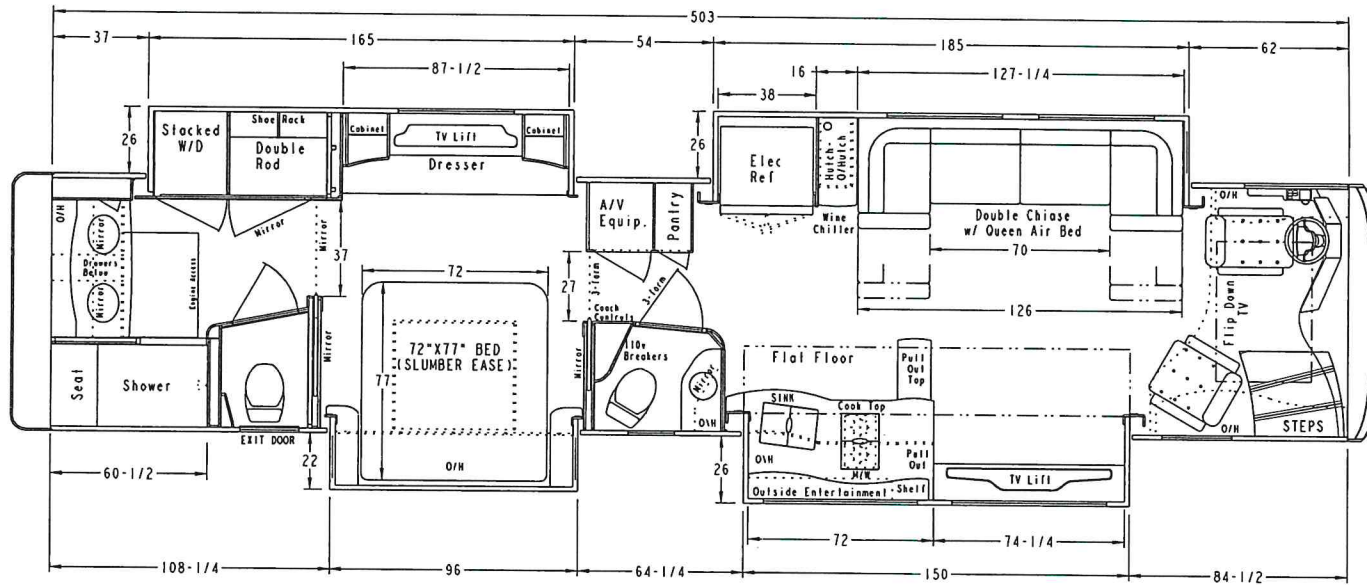

partan605-45 LV2-P (FP12)

REV	DESCRIPTION	DATE	BY
A	REMOVED BOOTH	3/24/22	MSF

EN	CN	2023
45QS PRESIDENTIAL REALM FLOOR PLAN		
DRAWN BY	MSF	DATE 12/9/21
CHECKED BY		DATE
SCALE	1/4"=1'	DATE
DRAWING NO:		G-9158
FORETRAVEL		1221 N.W. STALLINGS DR. NACOGDOCHES, TEXAS 75964