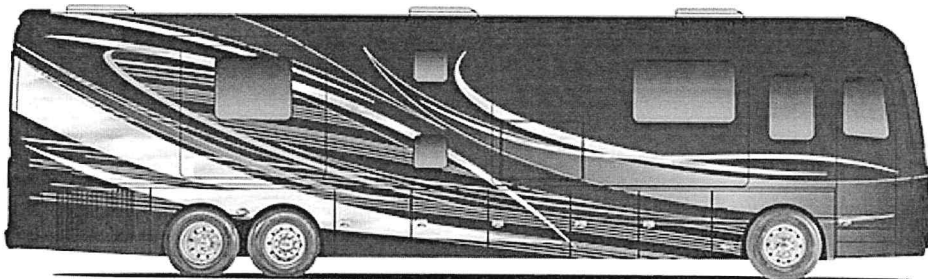

REALM
Presidential Series

Imperial
2023 ©

B-C-F A-E D D D B-F E B-F B-F D A-E D F-B

F/Fin

F-C-F

102

B

A-E

PR 2023 Imperial.jpg

Unit Serial Information

Class	Item	Brand	Model	Serial#
C	A/C, Dash	Victory Climate Systems		
C	Alternator	KEI	340	
C	Auto Air, Plenum Kit	SCS	090-00556	
C	Batteries, Coach #1	MK POWERED	50918CPGTE	
C	Batteries, Coach #2	MK POWERED	50918CPGTE	
C	Batteries, Coach #3	MK POWERED	50918CPTGE	
C	Batteries, Coach #4	MK POWERED	50918CPGTE	
C	Batteries, Coach #5	MK POWERED	50918CPGTE	
C	Batteries, Coach #6	MK POWERED	50918CPGTE	
C	Battery Isolator	Sure Power		
C	Computer, Transmission	Allison	4000MH	
C	Entry Door	PTL Engineering	FOR-066	055900