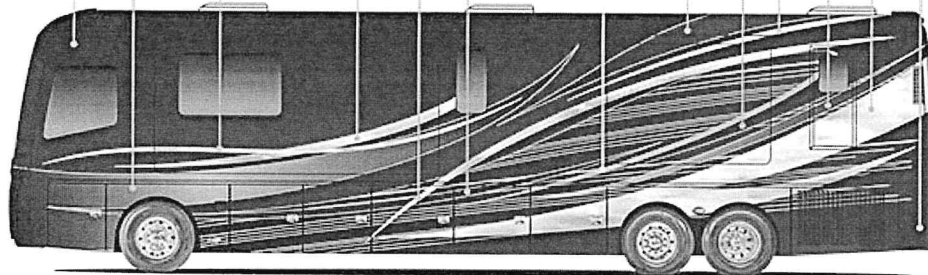

REALM
Presidential Series

Imperial
2023 ©

B-C-F A-E D D D B-F E B-F B-F D A-E D F-B

F/Fin