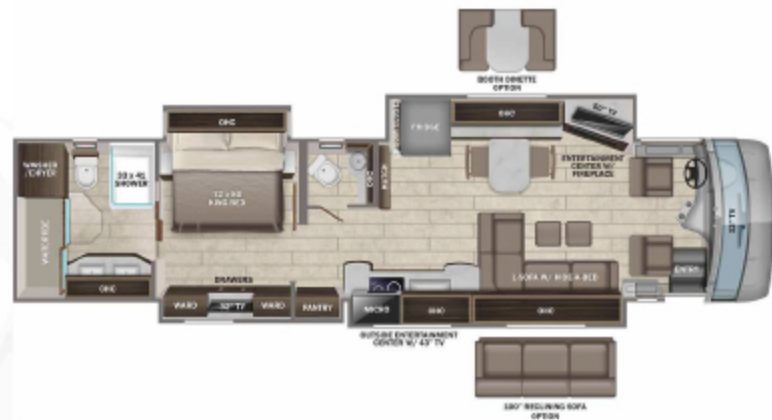

Optional Equipment

OPTIONAL EQUIPMENT INSTALLED ON THIS VEHICLE
BY MANUFACTURER

Base price	n/c
Sterling	n/c
Auburn Cabinetry	30.00
Linen Front Overhead	n/c
Accent Wood	n/c
Swiss Rhone Tile	30.00
Red Horizon Paint	n/c
USA Standards	n/c
22 SP 54000 320" 605 TAG	n/c
AXLE 2021 EMISSIONS NA09	n/c
Dishwasher Drawer	n/c
Fireplace	n/c
Winegard Trav'ler	30.00
Satellite Antenna W/DISH	2,775.00
Network	n/c
Dual Solar Panels	743.00
Free Standing Table with 4 Chairs	n/c
Reclining Power Sofa 100"	n/c

UNIT TOTAL

DEALER INSTALLED OPTIONS

Manufacturer's Suggested Retail Price

TOTAL AMOUNT DOES NOT INCLUDE STATE AND LOCAL TAXES OR LICENSE FEES, THE PRICE SHOWN ABOVE MAY OR MAY NOT BE REPRESENTATIVE OF THE ACTUAL SELLING PRICE OF SIMILAR RECREATIONAL VEHICLES IN YOUR AREA.

DIMENSIONS

Exterior height:.....152.00"
Exterior width:.....101.00"

CAPACITIES

Fresh water tank (gals.)...100.00
Gray water tank (gals.)....62.00
Black water/toilet tank (gals.).....41.00
Propane (lbs.).....0
Propane (gals.).....0
Water heater (gals.).....0.00

TIRES

Tire size (front):.....365/70R22.5
Tire size (mid):.....315/80R22.5
Tire size (rear):.....315/80R22.5

Some dimensions may be rounded and may vary from the actual dimensions

***Weights may be estimated calculations and may vary from the actual weight

- refer to the vehicle weight labels for actual weights***

Floorplans, features and specifications are subject to change without notice.