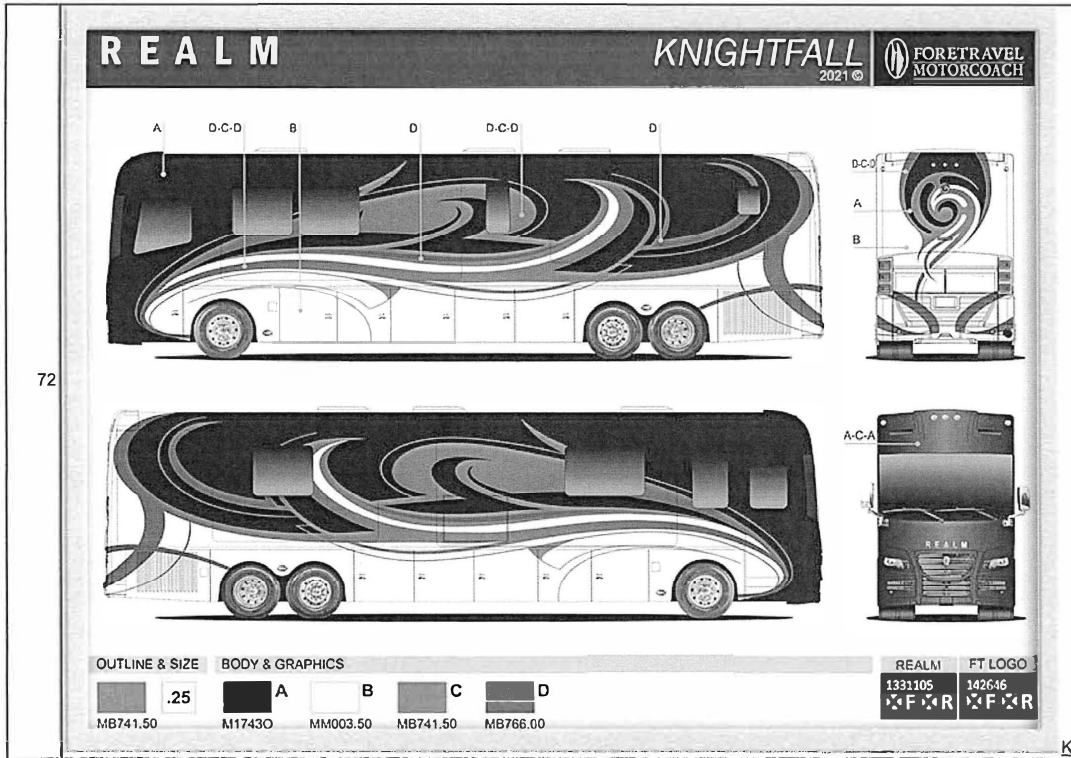

Knightfall 2021.jpg

Unit Serial Information

Class	Item	Brand	Model	Serial#
C	A/C, Dash	Victory Climate Systems		
C	Alternator	KEI	340	
C	Auto Air, Plenum Kit	SCS	090-00556	2345884
C	Batteries, Coach #1	MK POWERED	50918CPGTE	01/20
C	Batteries, Coach #2	MK POWERED	50918CPGTE	01/20
C	Batteries, Coach #3	MK POWERED	50918CPTGE	01/20
C	Batteries, Coach #4	MK POWERED	50918CPGTE	01/20
C	Batteries, Coach #5	MK POWERED	50918CPGTE	02/20
C	Batteries, Coach #6	MK POWERED	50918CPGTE	02/20
C	Battery Isolator	Sure Power		
C	Computer, Transmission	Allison	4000MH	
C	Generator	ONAN	12.5 HDKCB-115066	D190549271
C	Generator Surge Guard Relay	Technology Research	40350KVC	716