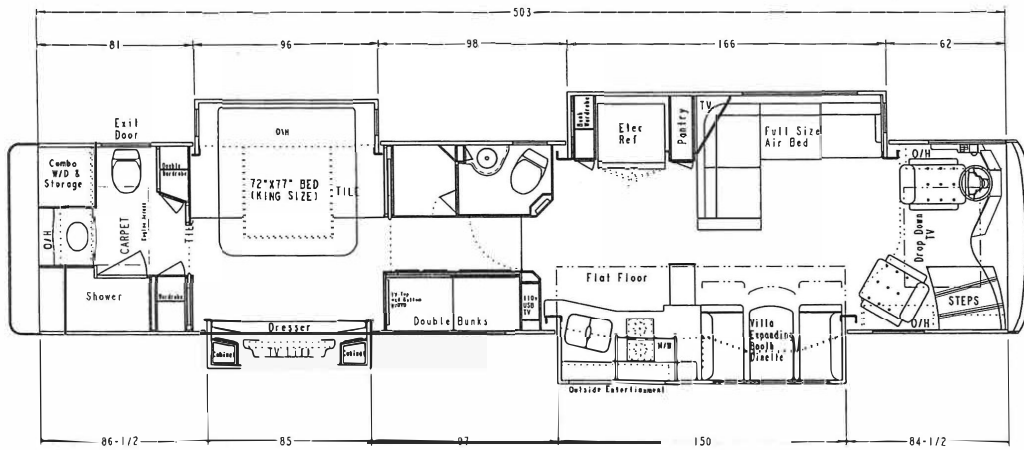

MHS-Spartan600-45 Bunk Coach (FP4)

EN	CH	2021 MHS	
4540 MHS 4505 FLOOR PLAN			
DRAWN BY	SDR	DATE	01/31/20
CHECKED BY		DATE	
SCALE	1/4"=1'	DATE	
DRAWING NO:			G-9104
FORETRAVEL			1221 N.W. STALLINGS DR. MCOGDOCHES, TEXAS 75964