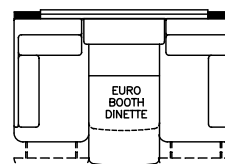

2016 Essex Diesel Pusher 4553

K332 - SOFA/U-DINETTE COMBINATION

K052 - DS 68 DORMI SLEEPER W/ 2 ODS RECLINERS ILO 84 SOFA

K053 - DS 68 DORMI SLEEPER W/ ODS 84 EXTENDA SOFA

K440 - OVERHEAD CABINETS ABOVE SOFA & DINETTE AREA

K303 - U-DINETTE

K910 - COMBINATION DESK W./ BUFFET DINETTE

K901 - SOFA/EURO BOOTH DINETTE COMBINATION

K460 - EURO BOOTH DINETTE

K310 - EXTENDA DINETTE