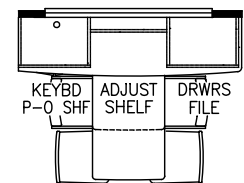

2016 Essex Diesel Pusher 4553

K332 - SOFA/U-DINETTE COMBINATION

K052 - DS 68 DORMI SLEEPER W/ 2 ODS RECLINERS ILO 84 SOFA

K053 - DS 68 DORMI SLEEPER W/ ODS 84 EXTENDA SOFA

K440 - OVERHEAD CABINETS ABOVE SOFA & DINETTE AREA

K303 - U-DINETTE

K910 - COMBINATION DESK W./ BUFFET DINETTE

K901 - SOFA/EURO BOOTH DINETTE COMBINATION

K460 - EURO BOOTH DINETTE

K310 - EXTENDA DINETTE