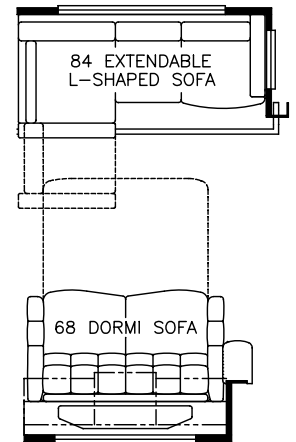

2016 Essex Diesel Pusher 4553

K332 - SOFA/U-DINETTE COMBINATION

K052 - DS 68 DORMI SLEEPER W/ 2 ODS RECLINERS ILO 84 SOFA

K053 - DS 68 DORMI SLEEPER W/ ODS 84 EXTENDA SOFA

K440 - OVERHEAD CABINETS ABOVE SOFA & DINETTE AREA

K303 - U-DINETTE

K910 - COMBINATION DESK W./ BUFFET DINETTE

K901 - SOFA/EURO BOOTH DINETTE COMBINATION

K460 - EURO BOOTH DINETTE

K310 - EXTENDA DINETTE