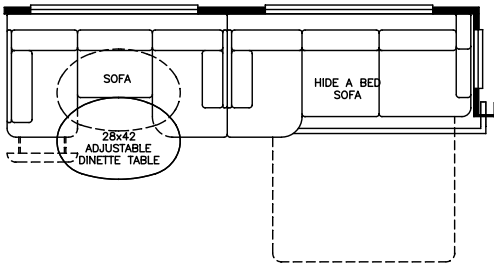

2016 Essex Diesel Pusher 4553

K332 - SOFA/U-DINETTE COMBINATION

K052 - DS 68 DORMI SLEEPER W/ 2 ODS RECLINERS ILO 84 SOFA

K053 - DS 68 DORMI SLEEPER W/ ODS 84 EXTENDA SOFA

K440 - OVERHEAD CABINETS ABOVE SOFA & DINETTE AREA

K303 - U-DINETTE

K910 - COMBINATION DESK W./ BUFFET DINETTE

K901 - SOFA/EURO BOOTH DINETTE COMBINATION

K460 - EURO BOOTH DINETTE

K310 - EXTENDA DINETTE