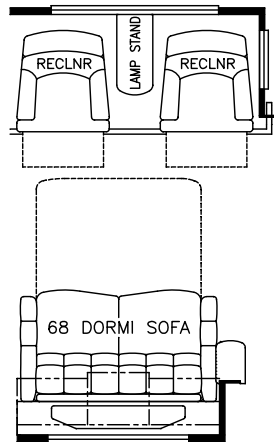

2016 Essex Diesel Pusher 4553

K332 - SOFA/U-DINETTE COMBINATION

K052 - DS 68 DORMI SLEEPER W/ 2 ODS RECLINERS ILO 84 SOFA

K053 - DS 68 DORMI SLEEPER W/ ODS 84 EXTENDA SOFA

K440 - OVERHEAD CABINETS ABOVE SOFA & DINETTE AREA

K303 - U-DINETTE

K910 - COMBINATION DESK W./ BUFFET DINETTE

K901 - SOFA/EURO BOOTH DINETTE COMBINATION

K460 - EURO BOOTH DINETTE

K310 - EXTENDA DINETTE