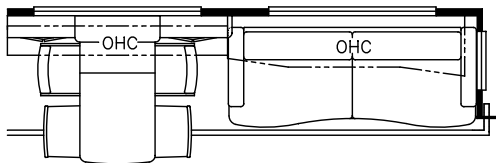

2016 Essex Diesel Pusher 4553

K332 - SOFA/U-DINETTE COMBINATION

K052 - DS 68 DORMI SLEEPER W/ 2 ODS RECLINERS ILO 84 SOFA

K053 - DS 68 DORMI SLEEPER W/ ODS 84 EXTENDA SOFA

K440 - OVERHEAD CABINETS ABOVE SOFA & DINETTE AREA

K303 - U-DINETTE

K910 - COMBINATION DESK W./ BUFFET DINETTE

K901 - SOFA/EURO BOOTH DINETTE COMBINATION

K460 - EURO BOOTH DINETTE

K310 - EXTENDA DINETTE