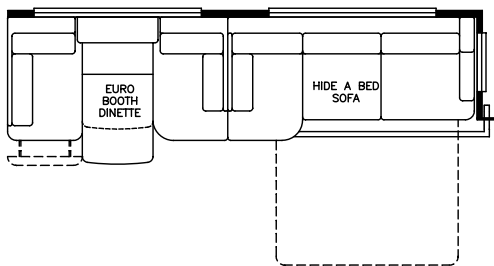

2016 Essex Diesel Pusher 4553

K332 - SOFA/U-DINETTE COMBINATION

K052 - DS 68 DORMI SLEEPER W/ 2 ODS RECLINERS ILO 84 SOFA

K053 - DS 68 DORMI SLEEPER W/ ODS 84 EXTENDA SOFA

K440 - OVERHEAD CABINETS ABOVE SOFA & DINETTE AREA

K303 - U-DINETTE

K910 - COMBINATION DESK W./ BUFFET DINETTE

K901 - SOFA/EURO BOOTH DINETTE COMBINATION

K460 - EURO BOOTH DINETTE

K310 - EXTENDA DINETTE