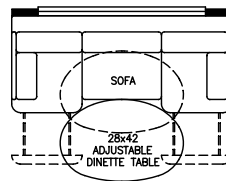

2016 Essex Diesel Pusher 4553

K332 - SOFA/U-DINETTE COMBINATION

K052 - DS 68 DORMI SLEEPER W/ 2 ODS RECLINERS ILO 84 SOFA

K053 - DS 68 DORMI SLEEPER W/ ODS 84 EXTENDA SOFA

K440 - OVERHEAD CABINETS ABOVE SOFA & DINETTE AREA

K303 - U-DINETTE

K910 - COMBINATION DESK W./ BUFFET DINETTE

K901 - SOFA/EURO BOOTH DINETTE COMBINATION

K460 - EURO BOOTH DINETTE

K310 - EXTENDA DINETTE